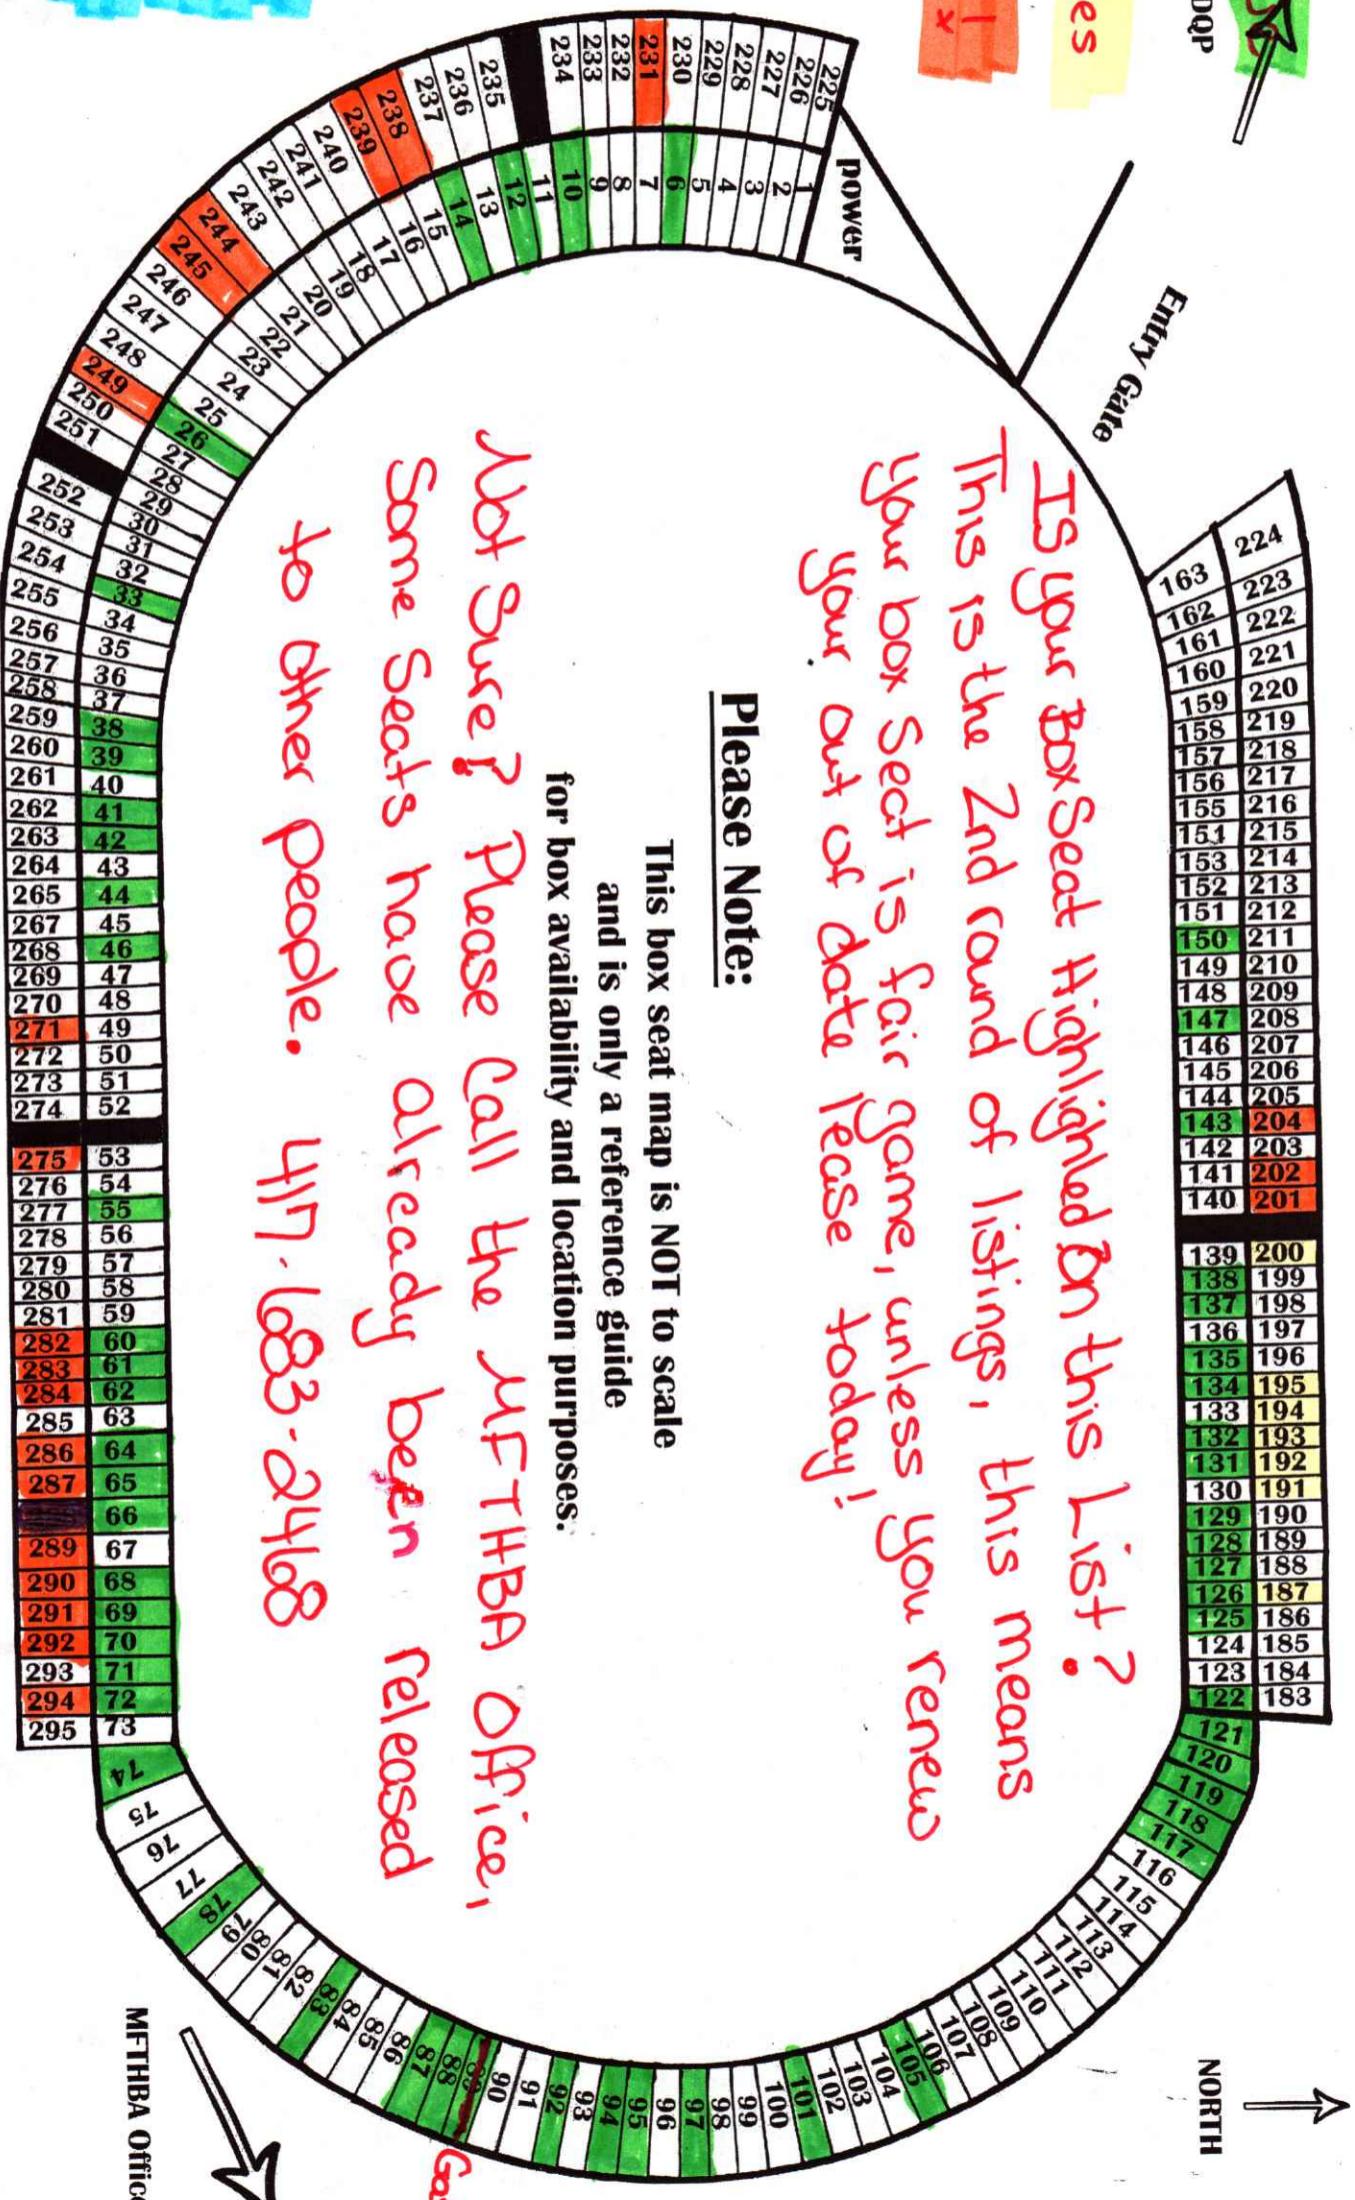

All Seats have

DGP

Different Prices

& lease times!

Please Call the MFTHBA Office & Ask!

163	224
162	223
161	221
160	220
159	219
158	218
157	217
156	216
155	215
153	214
152	213
151	212
150	211
149	210
148	209
147	208
146	207
145	206
144	205
143	204
142	203
141	202
140	201
139	200
138	199
137	198
136	197
135	196
134	195
133	194
132	193
131	192
130	191
129	190
128	189
127	188
126	187
125	186
124	185
123	184
122	183

IS your Box Seat Highlighted on this List? This is the 2nd round of listings, this means your box seat is fair game, unless you renew your out of date lease today!

Please Note:

This box seat map is NOT to scale and is only a reference guide for box availability and location purposes.

Not Sure? Please call the MFTHBA Office, Some Seats have already been released to other people. 417-683-2468

Entry Gate

NORTH

MFTHBA Office

Gate